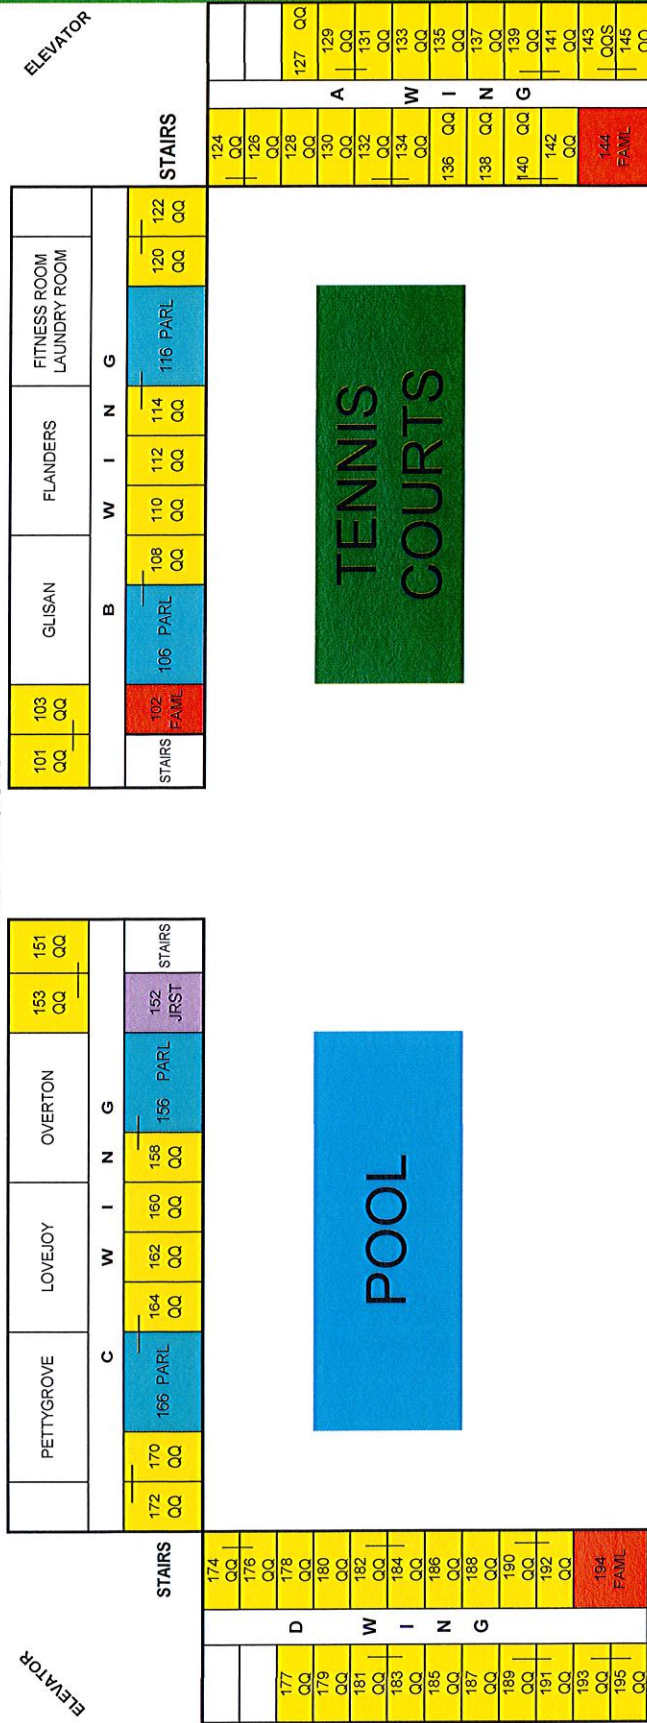

RED LION ON THE RIVER - JANTZEN BEACH ROOM TYPE AND ROOM NUMBER MAP

FIRST FLOOR

SECOND FLOOR

— Denotes Connecting Room

RED LION ON THE RIVER - JANTZEN BEACH
ROOM TYPE AND ROOM NUMBER MAP

THIRD FLOOR

FOURTH FLOOR

RIVER