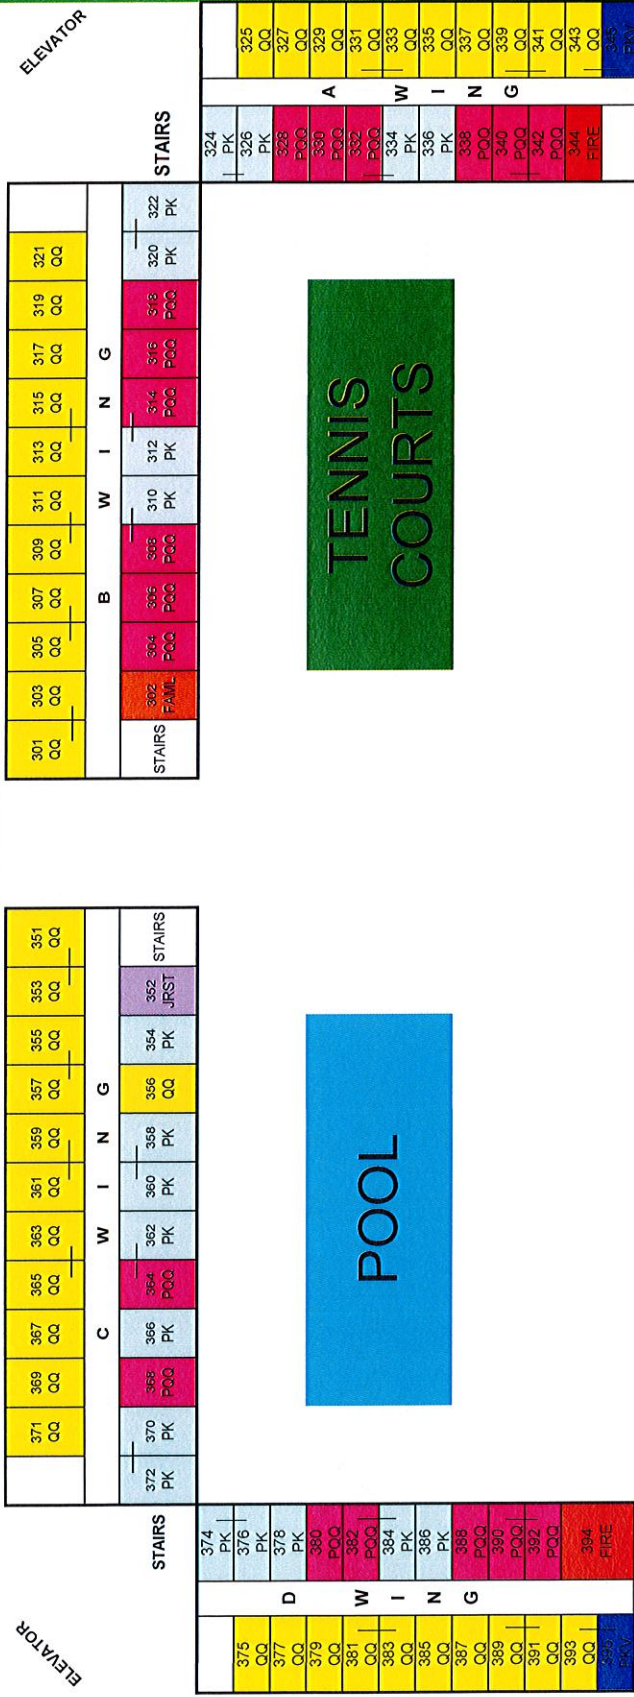

RED LION ON THE RIVER - JANTZEN BEACH ROOM TYPE AND ROOM NUMBER MAP

FIRST FLOOR

SECOND FLOOR

— Denotes Connecting Room

RED LION ON THE RIVER - JANTZEN BEACH
ROOM TYPE AND ROOM NUMBER MAP

THIRD FLOOR

FOURTH FLOOR

RIVER