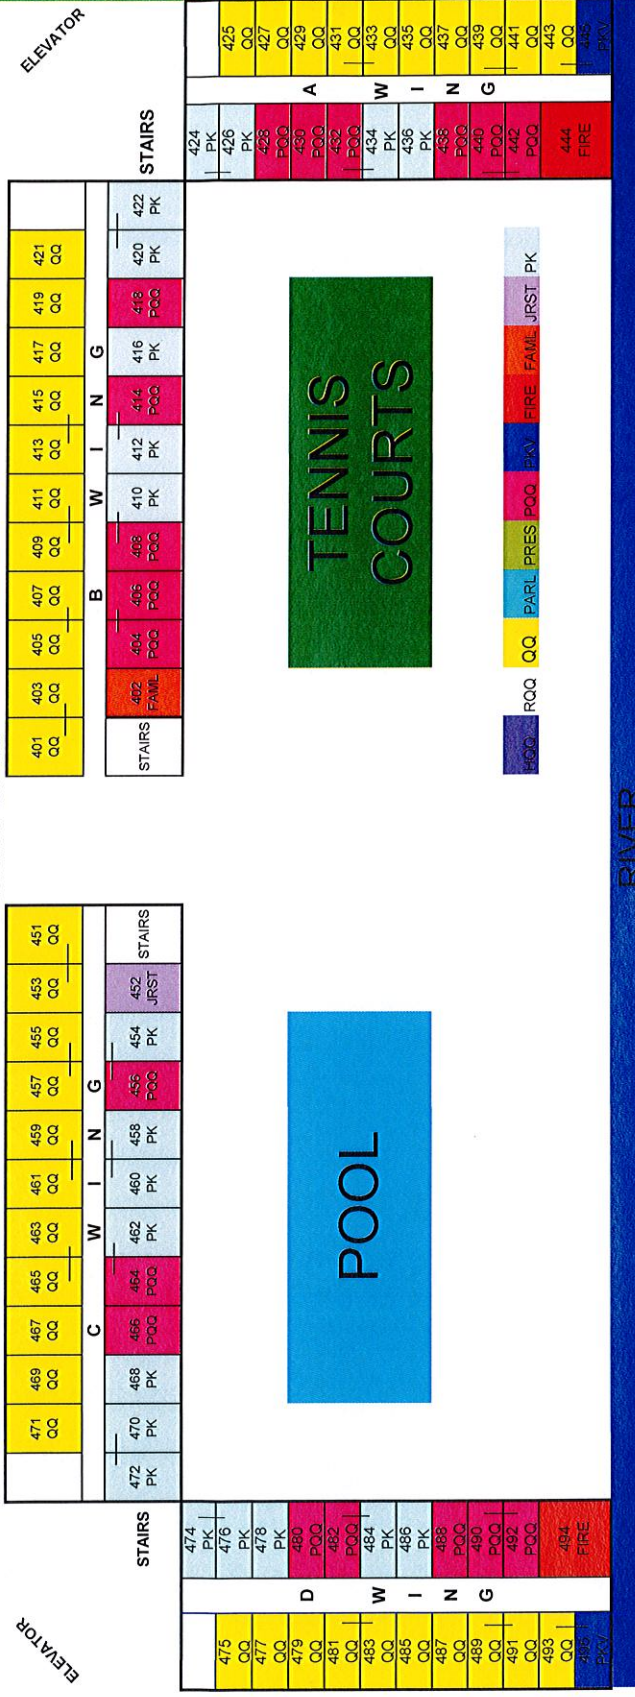

RED LION ON THE RIVER - JANTZEN BEACH ROOM TYPE AND ROOM NUMBER MAP

FIRST FLOOR

SECOND FLOOR

— Denotes Connecting Room

RED LION ON THE RIVER - JANTZEN BEACH
ROOM TYPE AND ROOM NUMBER MAP

THIRD FLOOR

FOURTH FLOOR

RIVER