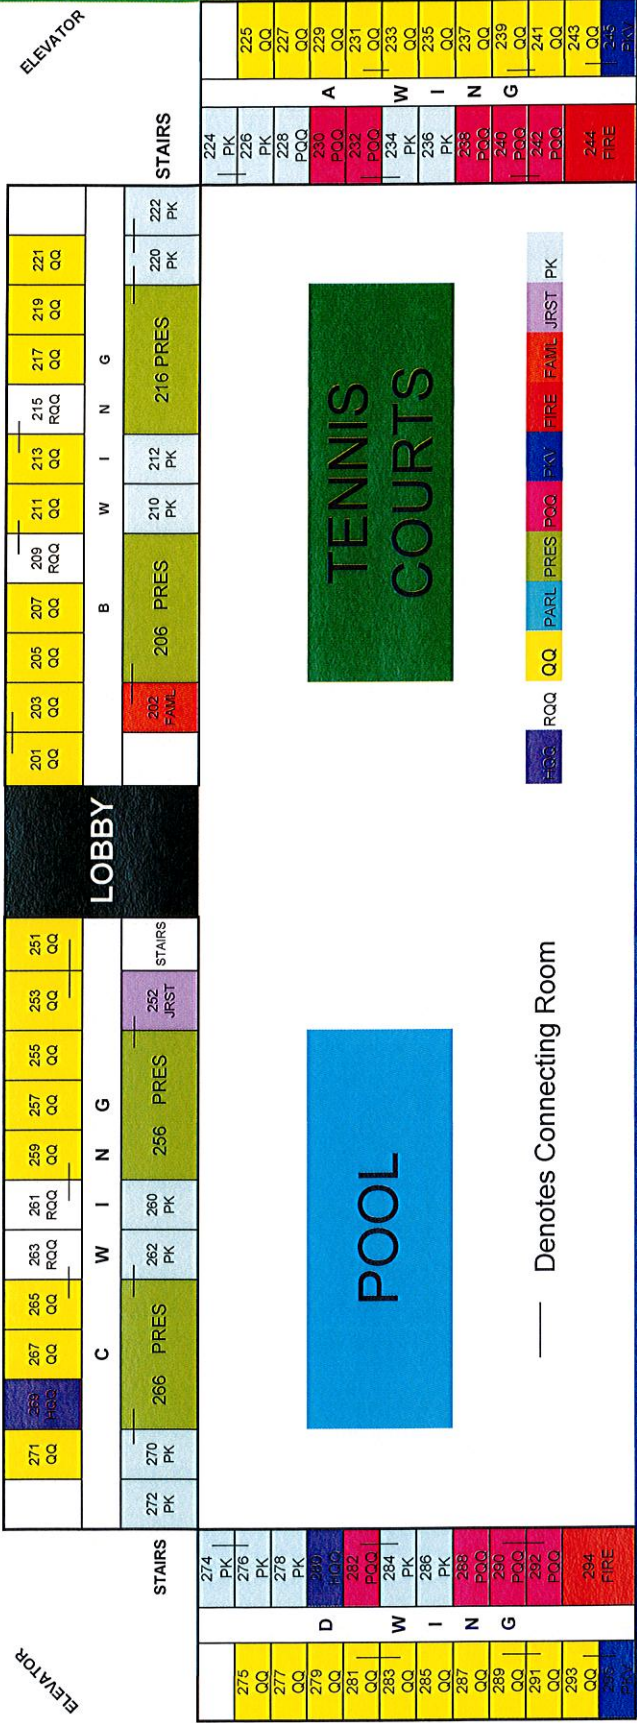

RED LION ON THE RIVER - JANTZEN BEACH ROOM TYPE AND ROOM NUMBER MAP

FIRST FLOOR

SECOND FLOOR

— Denotes Connecting Room

RED LION ON THE RIVER - JANTZEN BEACH
ROOM TYPE AND ROOM NUMBER MAP

THIRD FLOOR

FOURTH FLOOR

RIVER